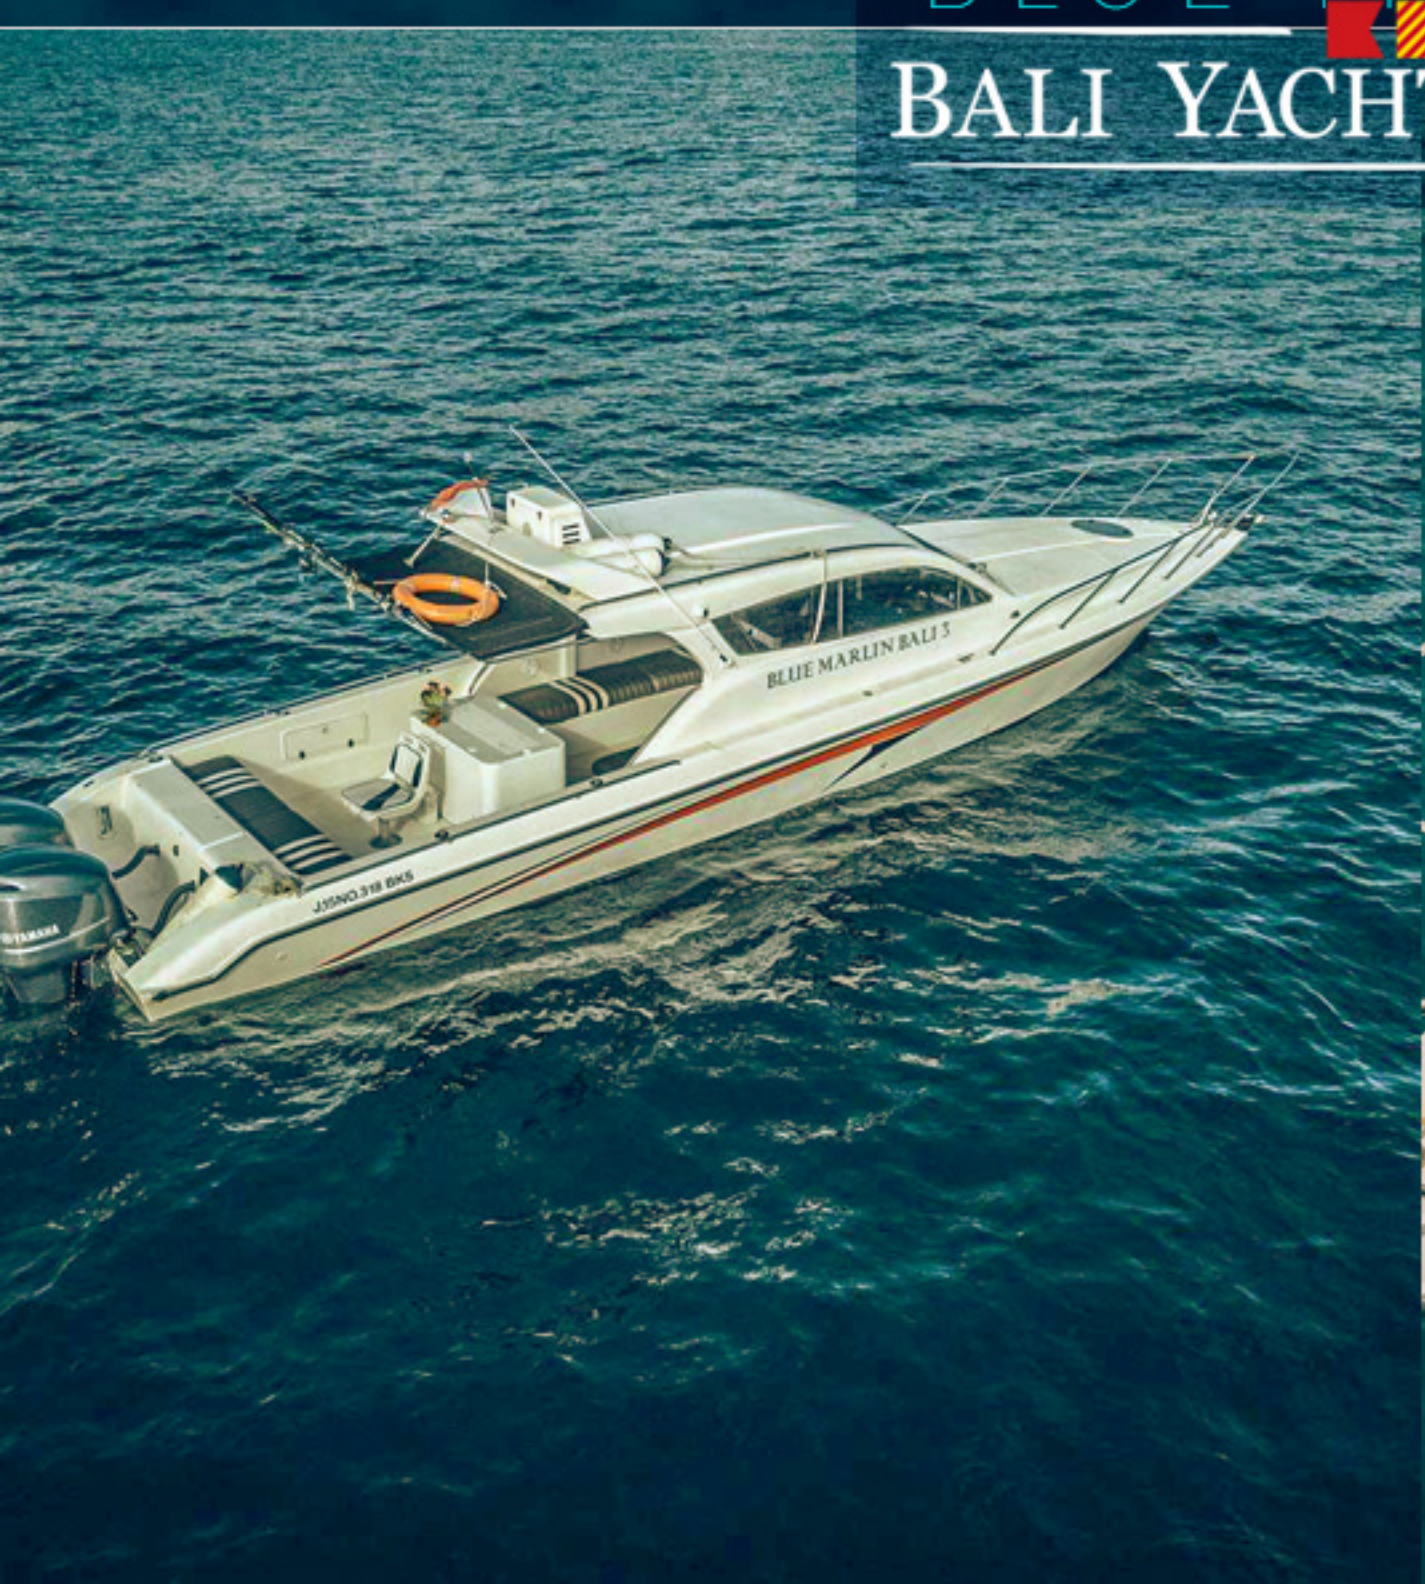

ACCURA38
BLUE MARLIN 3

BALI YACHT SERVICES