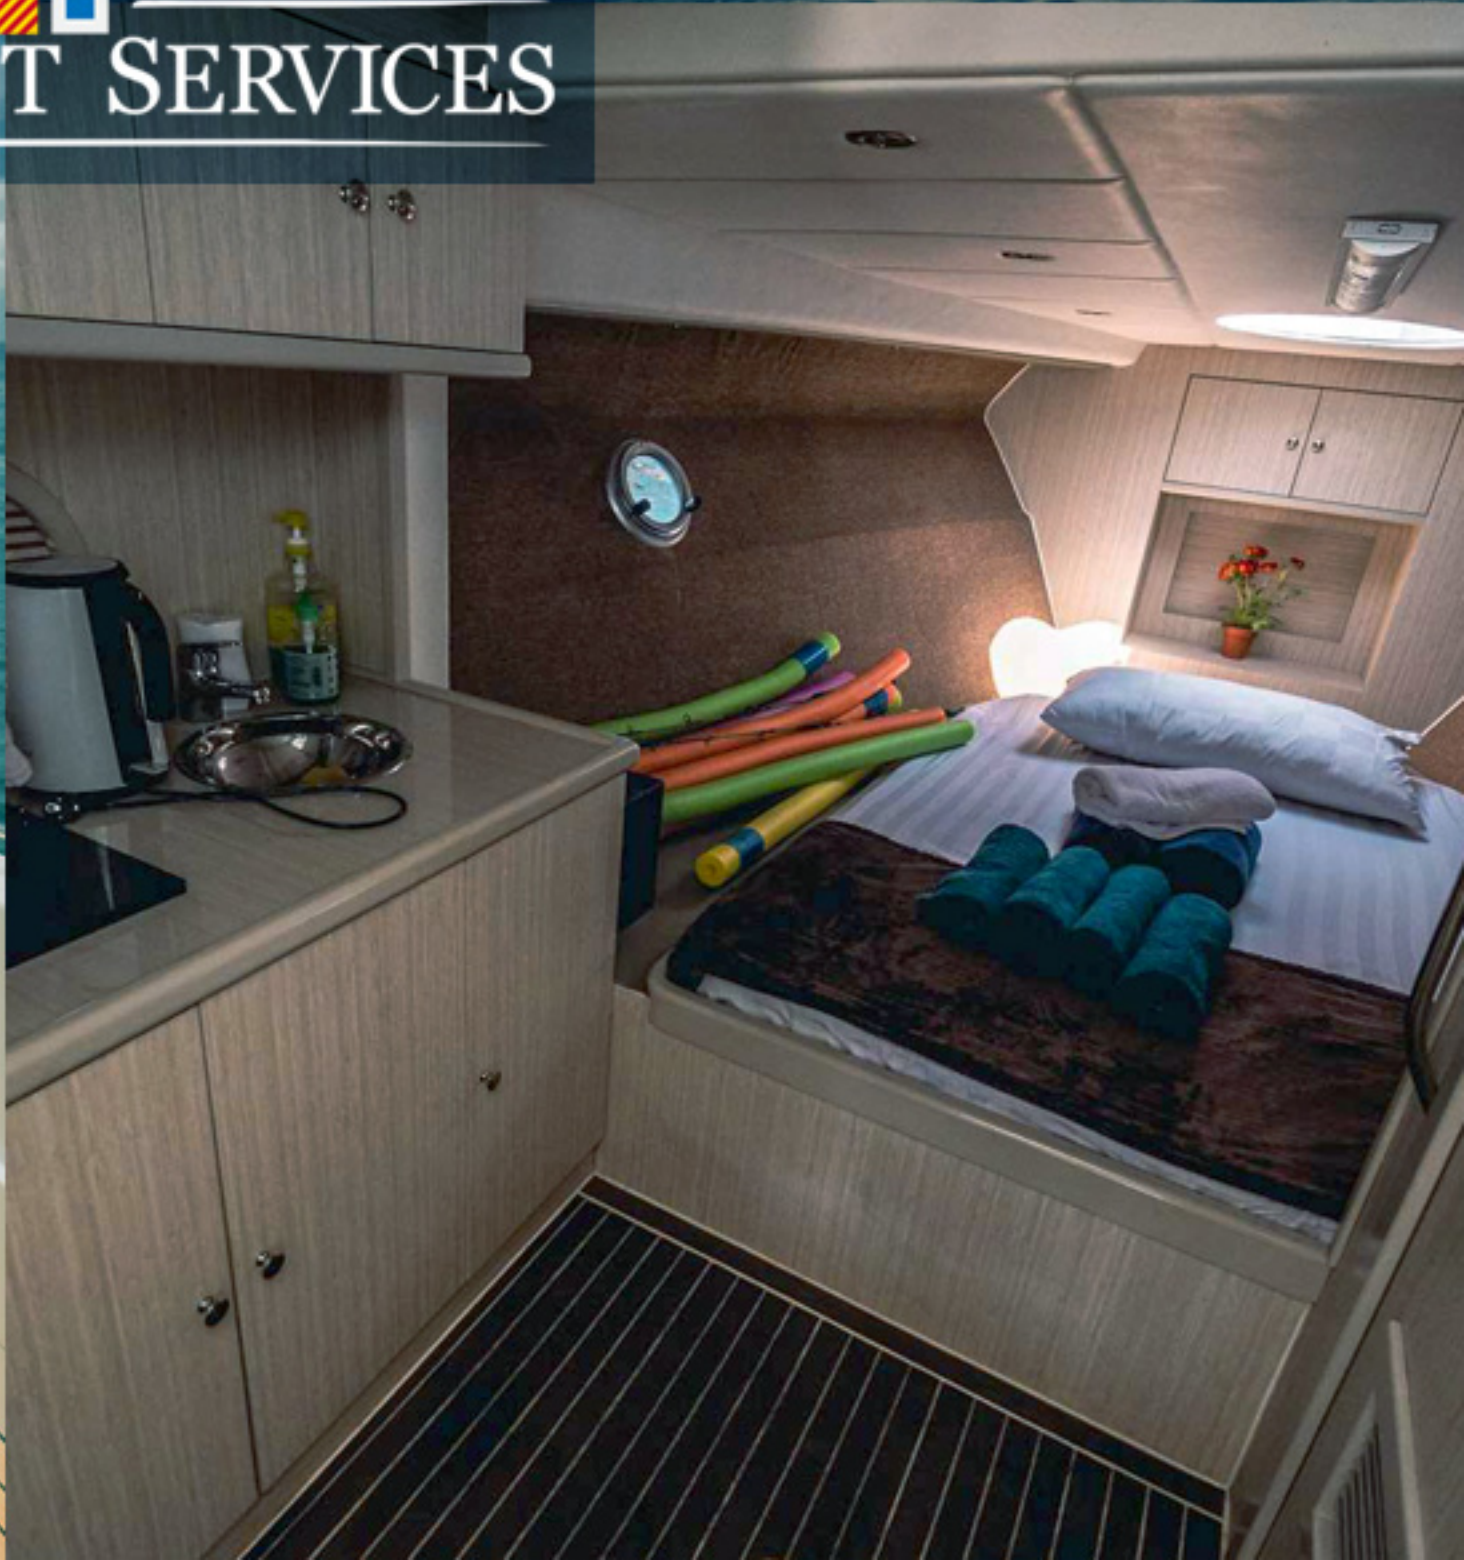

Blue Marlin

ACCURA 48

BLUE MARLIN 2

BALI YACHT SERVICES

Capacity: 10 pax

Length: 48 ft (14.5m)

Width: 8.5 ft (2.6m)

Engine: 3 x 250hp Yamaha (4 stroke)

Facility: 1 toilet, 1 berth
AC, kitchen,
sound system

ACCURA48
BLUE MARLIN 2

BALI YACHT SERVICES

ACCURA48
BLUE MARLIN 2

 BALI YACHT SERVICES

ACCURA 48
BLUE MARLIN 2

BALI YACHT SERVICES

www.baliyachtservices.com